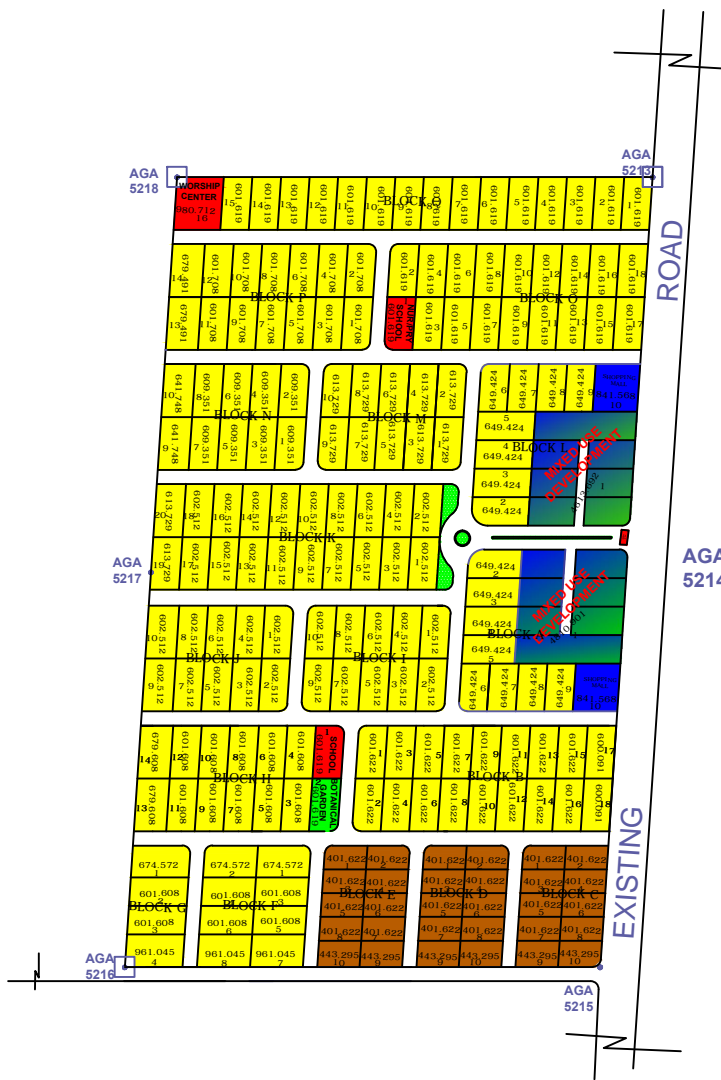

**LAYOUT OF EDGE WOOD COURTS**  
 FOR  
**EUC HOMES LTD.**  
 AT  
 OKUN ILADO VILLAGE, ALONG LEKKI FREE TRADE ZONE,  
 IBEJU-LEKKI LOCAL GOVERNMENT AREA  
 LAGOS STATE

**LEGEND**

	RESIDENTIAL
	RECREATION
	COMMERCIAL
	MIXED USE
	PUBLIC

**LANDUSE ANALYSIS**

LANDUSE	%	AREA (Sqmts)	PLOT NO.
RESIDENTIAL		111130.457	202
COMMERCIAL		1683.136	2
RECREATION		1261.671	2
MIXED USE		9424.593	2
PUBLIC		2183.950	3
CIRCULATION		23831.35	
<b>TOTAL</b>		<b>149515.157</b>	<b>211</b>

AREA: 149515.157 Squaremeters  
 : 36.945 ACRES  
 ORIGIN: UTM ZONE 31  
 SCALE 1:4000

**SURVEY PLAN NO:**  
**AGA/2582/PR24/2017/LA/PROV**